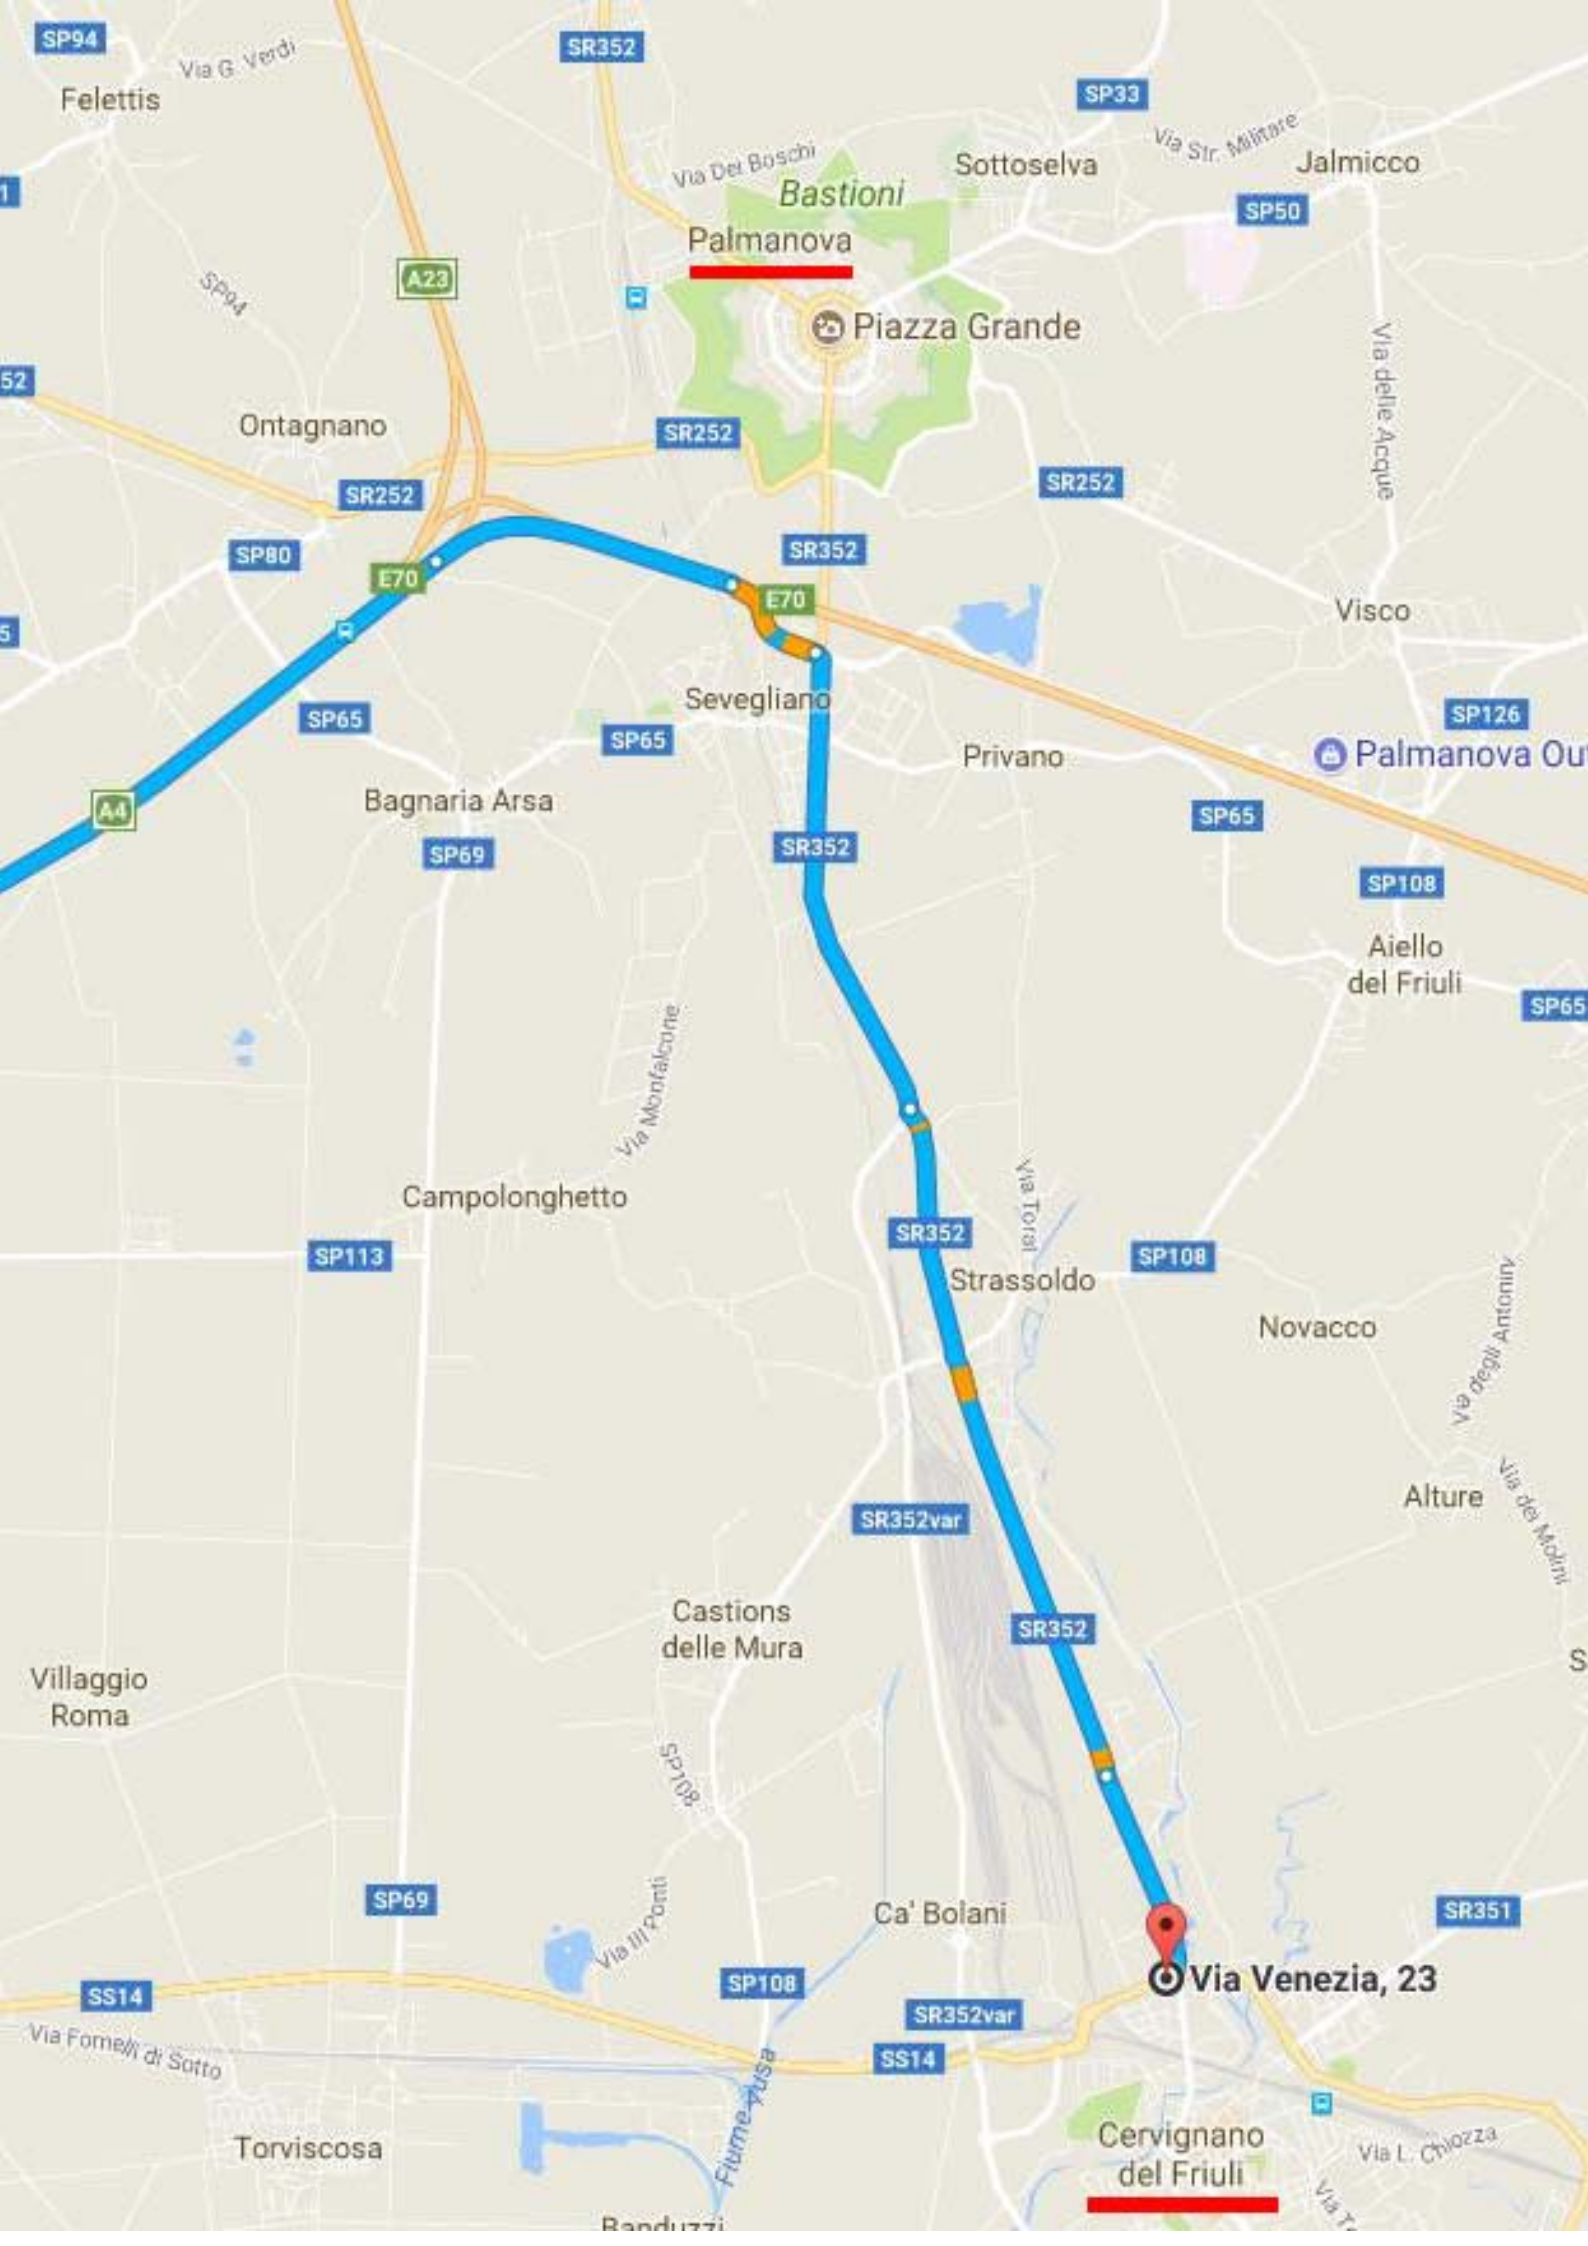

26° TROFEO TRANSALPINO

20-22 OTTOBRE 2017 – CERVIGNANO DEL FRIULI (UD)

FRIULI VENEZIA GIULIA – ITALIA

LOGISTIC

INFORMATION

BY TRAIN

By train you have to take line Venezia - Trieste.

You have to check that the train stop in Cervignano station.

BY CAR

By car you have to take the highway A4 and exit on Palmanova. Then at the semaphore you have to turn right and go ahead until you arrive to Cervignano del Friuli (UD).

Bastioni
Palmanova
Piazza Grande

Cervignano del Friuli

Via G. Verdi

Via Del Boschi

Via Str. Militare

Via Montalcone

Via Torai

Via degli Antonini

Via del Morin

Via Fomegli di Sotto

Via L. Chiozza

E70

SP69

SP113

SP69

SS14

SP108